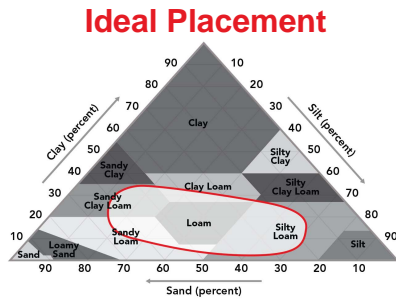

### Performance Comments:

- Excellent performance in NE, KS, MO
- Wide area of adaptation
- Solid defensive package
- Excellent yield potential

**Maturity:** 3.8