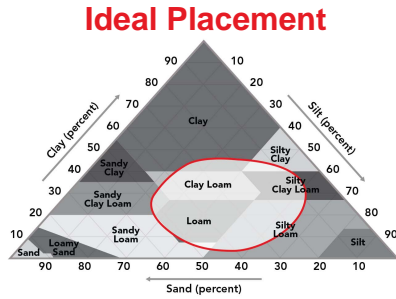

2408R2

Soybean Profile Sheet

Performance Comments:

- Excellent stress tolerance
- Good IDC score
- Very good defensive package
- Performs well in many environments

Maturity: 2.4

Plant Characteristics

Plant Height	Medium Tall
Plant Type	Intermediate
Flower Color	Purple
Pubescence Color	Gray
Pod	Brown
Hilum Color	Buff

Agronomic Characteristics

Emergence	7
Shatter Resistance	7
Standability	8
Phytophthora Tolerance	Rps 1c
SDS	4
White Mold	6
Brown Stem	8
Iron Chlorosis	7
Frog Eye	--
Stem Canker	--
Cyst Nematode	S

Placement Ratings