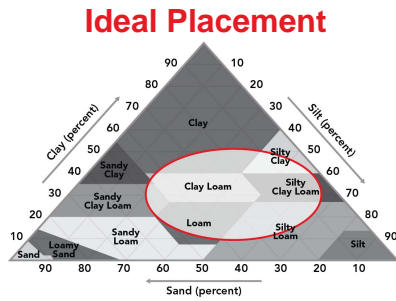

1601NR2

Soybean Profile Sheet

Performance Comments:

- Excellent yield potential
- Solid defensive package
- Adapted to most soil types
- Works great in non-SCN environments

Maturity: 1.6

Plant Characteristics

Plant Height	Medium
Plant Type	Intermediate
Flower Color	Purple
Pubescence Color	Light Tawny
Pod	Brown
Hilum Color	Black

Agronomic Characteristics

Emergence	8
Shatter Resistance	--
Standability	7
Phytophthora Tolerance	Rps 1c
SDS	8
White Mold	6
Brown Stem	9
Iron Chlorosis	7
Frog Eye	--
Stem Canker	--
Cyst Nematode	8