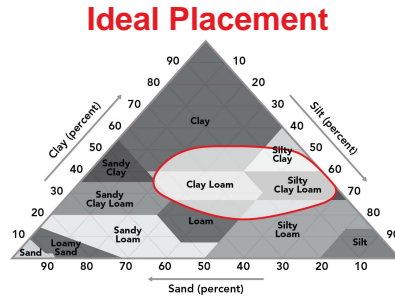

7394VT3PRIB

Corn Profile Sheet

Performance Comments:

- Flex ear
- Medium-tall hybrid
- Very good roots and stalks
- Works across many soil types
- Excels on both dryland and irrigated acres

Maturity: 113

Also Available As: [7393VT2RIB](#) [7392RR](#)

Product Ratings

Flowering	Average
Black Layer GDU's	2760
Plant Height	Med-Tall
Ear Height	Med-Low
Planting Rate	Med-High
Refuge Requirement	RIB

Ear Characteristics

Ear Type	Flex
Kernel Rows	16-18
Test Weight	7
Husk Cover	Semi-Open
Retention	8
Shank Length	Medium
Cob Color	Pink