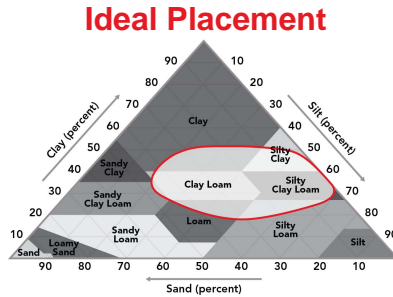

7393VT2RIB

Corn Profile Sheet

Performance Comments:

- Flex ear
- Medium-tall hybrid
- Very good roots and stalks
- Works across many soil types
- Excels on both dryland and irrigated acres

Maturity: 113

Also Available As: [7394VT3PRIB](#) [7392RR](#)

Product Ratings

Flowering	Average
Black Layer GDU's	2760
Plant Height	Med-Tall
Ear Height	Med-Low
Planting Rate	Med-High
Refuge Requirement	RIB

Ear Characteristics

Ear Type	Flex
Kernel Rows	16-18
Test Weight	7
Husk Cover	Semi-Open
Retention	8
Shank Length	Medium
Cob Color	Pink