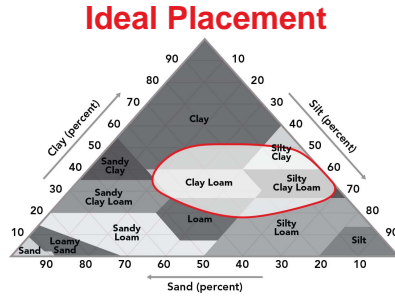

7392RR

Corn Profile Sheet

Performance Comments:

- Flex ear
- Medium-tall hybrid
- Very good roots and stalks
- Works across many soil types
- Excels on both dryland and irrigated acres

Maturity: 113

Also Available As: [7394VT3PRIB](#) [7393VT2RIB](#)

Product Ratings

Flowering	Average
Black Layer GDU's	2760
Plant Height	Med-Tall
Ear Height	Med-Low
Planting Rate	Med-High
Refuge Requirement	None

Ear Characteristics

Ear Type	Flex
Kernel Rows	16-18
Test Weight	7
Husk Cover	Semi-Open
Retention	8
Shank Length	Medium
Cob Color	Pink

Placement Ratings

15-20 Inch Rows	8
Early Planting	8
Late Planting	8
Continuous Corn	7
No-Till	8
Irrigation	9
High pH	8

Hybrid Characteristics

Early Season Vigor	8
Root Strength	8
Stalk Strength	8
Drought Tolerance	8
Greensnap	7
Stay Green	8
Plant Integrity	8
Population Tolerance	8