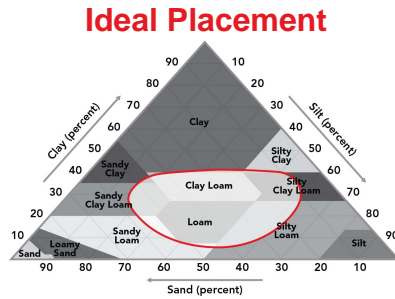

### Performance Comments:

- Medium-tall plant
- Excellent stalks and roots
- Very good movement north to south, east to west
- Excellent yield potential and disease package

**Maturity:** 110