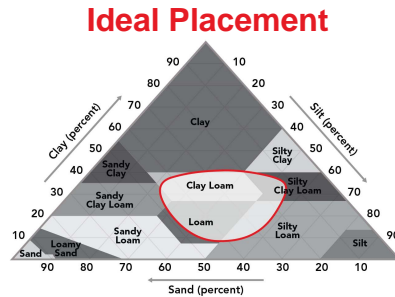

6624VT3PRIB

Corn Profile Sheet

Performance Comments:

- Very good stress tolerance
- Solid agronomic package with very good foliar disease resistance
- Very good roots and stalks
- Consistent performance
- Very good Goss's Wilt tolerance

Maturity: 106

Product Ratings

Flowering	Average
Black Layer GDU's	2560
Plant Height	Med-Tall
Ear Height	Medium
Planting Rate	Med-High
Refuge Requirement	RIB

Ear Characteristics

Ear Type	Semi-Flex
Kernel Rows	16-18
Test Weight	6
Husk Cover	Semi-Open
Retention	8
Shank Length	Medium
Cob Color	Red