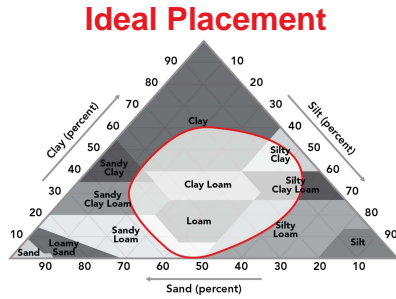

6108STXRIB

Corn Profile Sheet

Performance Comments:

- Versatile hybrid with top-end yield
- Very good staygreen and intactness
- Good southern movement
- Good stress tolerance

Maturity: 101

Also Available As: [6103VT2RIB](#) [6102RR](#) [6100](#)

Product Ratings

Flowering	Average
Black Layer GDU's	2470
Plant Height	Medium
Ear Height	Medium
Planting Rate	Med-High
Refuge Requirement	RIB

Ear Characteristics

Ear Type	Semi-Det
Kernel Rows	16-18
Test Weight	7
Husk Cover	Semi-Open
Retention	8
Shank Length	Medium
Cob Color	Red

Placement Ratings

15-20 Inch Rows	7
Early Planting	7
Late Planting	7
Continuous Corn	8
No-Till	7
Irrigation	7
High pH	--

Hybrid Characteristics

Early Season Vigor	7
Root Strength	6
Stalk Strength	8
Drought Tolerance	7
Greensnap	6
Stay Green	8
Plant Integrity	8
Population Tolerance	8