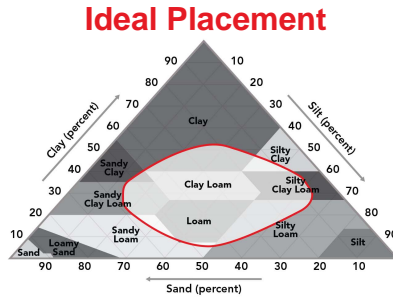

5898STXRIB

Corn Profile Sheet

Performance Comments:

- Very good roots
- Good western movement
- Good for corn-after-corn
- Fast drydown with loose husks
- Good Goss' Wilt tolerance

Maturity: 98

Also Available As: [5893VT2RIB](#) [5892RR](#) [5890](#)

Product Ratings

Flowering	Average
Black Layer GDU's	2435
Plant Height	Med-Tall
Ear Height	Med-High
Planting Rate	Med-High
Refuge Requirement	RIB

Ear Characteristics

Ear Type	Semi-Det
Kernel Rows	18-20
Test Weight	7
Husk Cover	Semi-Open
Retention	8
Shank Length	Medium
Cob Color	Pink