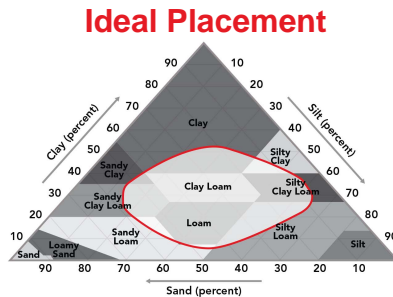

5893VT2RIB

Corn Profile Sheet

Performance Comments:

- Very good roots
- Good western movement
- Good for corn-after-corn
- Fast drydown with loose husks
- Good Goss's Wilt tolerance

Maturity: 98

Also Available As: [5898STXRIB](#) [5892RR](#) [5890](#)

Product Ratings

Flowering	Average
Black Layer GDU's	2435
Plant Height	Med-Tall
Ear Height	Med-High
Planting Rate	Med-High
Refuge Requirement	RIB

Ear Characteristics

Ear Type	Semi-Det
Kernel Rows	18-20
Test Weight	7
Husk Cover	Semi-Open
Retention	8
Shank Length	Medium
Cob Color	Pink

Placement Ratings

15-20 Inch Rows	8
Early Planting	8
Late Planting	7
Continuous Corn	8
No-Till	8
Irrigation	7
High pH	--

Hybrid Characteristics

Early Season Vigor	8
Root Strength	8
Stalk Strength	7
Drought Tolerance	7
Greensnap	8
Stay Green	7
Plant Integrity	7
Population Tolerance	8

Disease Ratings

Fungicide Response	7
Gray Leaf Spot	7
Anthracnose	6
Common Rust	7
Southern Rust	--
Eye Spot	7
NCLB Race 1	7
NCLB Race 2	7
Goss's Wilt	7

Silage Ratings

Silage Yield	8
NDFd	7
Starch	7
Milk/Ton	8
Milk/Acre	8

Rating Scale:

1-2 Poor	3-4 Fair	5-6 Good	7-8 Very Good	9 Excellent