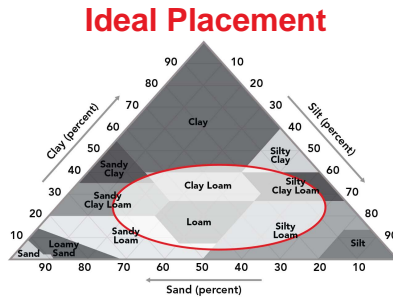

5623VT2RIB

Corn Profile Sheet

Performance Comments:

- Semi-flex ear
- Very good roots and excellent stalks
- Hybrid handles most population levels
- Tough drought tolerance
- Good staygreen and very good late season intactness

Maturity: 96

Also Available As: [5622RR](#)

Product Ratings

Flowering	Late
Black Layer GDU's	2400
Plant Height	Med-Tall
Ear Height	Medium
Planting Rate	Med-High
Refuge Requirement	RIB

Ear Characteristics

Ear Type	Semi-Flex
Kernel Rows	14-18
Test Weight	7
Husk Cover	Semi-Open
Retention	8
Shank Length	Medium
Cob Color	Red

Placement Ratings

15-20 Inch Rows	7
Early Planting	5
Late Planting	8
Continuous Corn	6
No-Till	7
Irrigation	6
High pH	8

Hybrid Characteristics

Early Season Vigor	6
Root Strength	8
Stalk Strength	9
Drought Tolerance	8
Greensnap	7
Stay Green	8
Plant Integrity	8
Population Tolerance	8