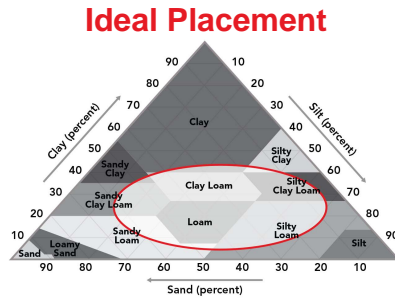

5622RR

Corn Profile Sheet

Performance Comments:

- Semi-flex ear
- Very good roots and excellent stalks
- Hybrid handles most population levels
- Tough drought tolerance
- Good staygreen and very good late season intactness

Maturity: 96

Also Available As: [5623VT2RIB](#)

Product Ratings

Flowering	Late
Black Layer GDU's	2400
Plant Height	Med-Tall
Ear Height	Medium
Planting Rate	Med-High
Refuge Requirement	None

Ear Characteristics

Ear Type	Semi-Flex
Kernel Rows	14-18
Test Weight	7
Husk Cover	Semi-Open
Retention	8
Shank Length	Medium
Cob Color	Red

Placement Ratings

15-20 Inch Rows	7
Early Planting	5
Late Planting	8
Continuous Corn	6
No-Till	7
Irrigation	6
High pH	8