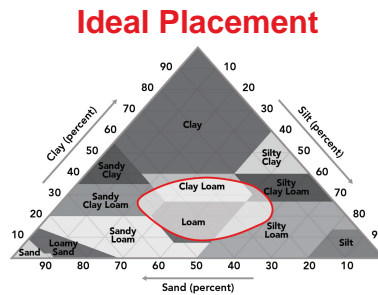

7668STXRIB

Corn Profile Sheet

Performance Comments:

- Wide area of adaptability with good southern movement
- Excellent yield with great grain
- Excellent late season intactness
- Very good stalks and roots
- Responds well to higher populations

Maturity: 116

Also Available As: [7663VT2RIB](#)

Product Ratings

| | |
|--------------------|----------|
| Flowering | Early |
| Black Layer GDU's | 2825 |
| Plant Height | Medium |
| Ear Height | Med-High |
| Planting Rate | High |
| Refuge Requirement | RIB |