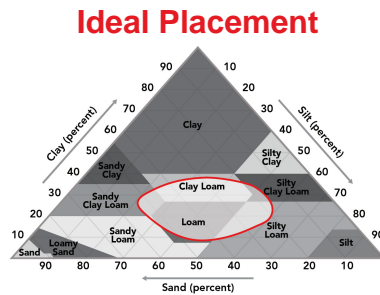

7663VT2RIB

Corn Profile Sheet

Performance Comments:

- Wide area of adaptability with good southern movement
- Excellent yield with great grain
- Excellent late season intactness
- Very good stalks and roots
- Responds well to higher populations

Maturity: 116

Also Available As: [7668STXRIB](#)

Product Ratings

Flowering	Early
Black Layer GDU's	2825
Plant Height	Medium
Ear Height	Med-High
Planting Rate	High
Refuge Requirement	RIB

Ear Characteristics

Ear Type	Semi-Det
Kernel Rows	14-16
Test Weight	9
Husk Cover	Semi-Open
Retention	8
Shank Length	Medium
Cob Color	Red

Placement Ratings

15-20 Inch Rows	8
Early Planting	8
Late Planting	8
Continuous Corn	7
No-Till	7
Irrigation	8
High pH	--