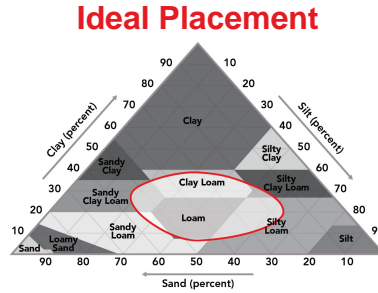

7428STXRIB

Corn Profile Sheet

Performance Comments:

- Very good Goss's Wilt resistance
- Good ear flex and stress tolerance
- Widely adapted hybrid with versatile placement
- Very good stalks with excellent greensnap tolerance

Maturity: 114

Also Available As: [7423VT2RIB](#)

Product Ratings

Flowering	Average
Black Layer GDU's	2780
Plant Height	Med-Tall
Ear Height	Med-High
Planting Rate	Medium
Refuge Requirement	RIB

Ear Characteristics

Ear Type	Semi-Flex
Kernel Rows	16-18
Test Weight	7
Husk Cover	Extended
Retention	8
Shank Length	Medium
Cob Color	Red

Placement Ratings

15-20 Inch Rows	7
Early Planting	8
Late Planting	8
Continuous Corn	8
No-Till	8
Irrigation	8
High pH	--