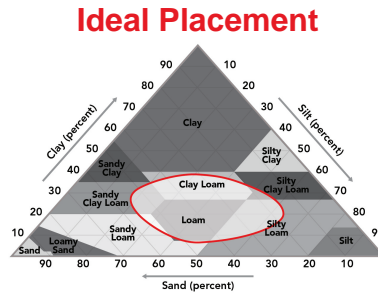

7423VT2RIB

Corn Profile Sheet

Performance Comments:

- Very good Goss's Wilt resistance
- Good ear flex and stress tolerance
- Widely adapted hybrid with versatile placement
- Very good stalks with excellent greensnap tolerance

Maturity: 114

Also Available As: [7428STXRIB](#)

Product Ratings

Flowering	Average
Black Layer GDU's	2780
Plant Height	Med-Tall
Ear Height	Med-High
Planting Rate	Medium
Refuge Requirement	RIB

Ear Characteristics

Ear Type	Semi-Flex
Kernel Rows	16-18
Test Weight	7
Husk Cover	Extended
Retention	8
Shank Length	Medium
Cob Color	Red

Placement Ratings

15-20 Inch Rows	7
Early Planting	8
Late Planting	8
Continuous Corn	8
No-Till	8
Irrigation	8
High pH	--