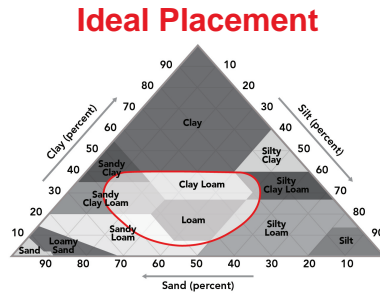

6963VT2RIB

Corn Profile Sheet

Performance Comments:

- Medium statured plant with semi-determinate ear
- Very good disease tolerance
- Very good Goss's Wilt tolerance
- Excellent green snap ratings
- Very good stress tolerance

Maturity: 109

Also Available As: [6968STXRIB](#) [6960](#)

Product Ratings

Flowering	Early
Black Layer GDU's	2600
Plant Height	Med-Short
Ear Height	Med-Low
Planting Rate	Med-High
Refuge Requirement	RIB

Ear Characteristics

Ear Type	Semi-Det
Kernel Rows	16-18
Test Weight	9
Husk Cover	Semi-Open
Retention	8
Shank Length	Medium
Cob Color	Red

Placement Ratings

15-20 Inch Rows	8
Early Planting	7
Late Planting	8
Continuous Corn	8
No-Till	8
Irrigation	8
High pH	8