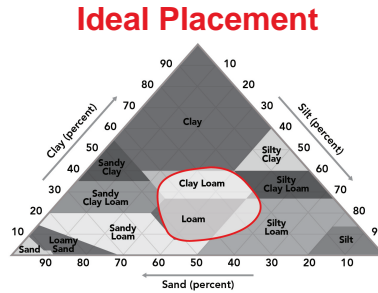

6738STXRIB

Corn Profile Sheet

Performance Comments:

- Top end yield with great grain quality
- Very good seedling vigor and emergence
- Very good Goss's Wilt tolerance
- Very Good staygreen and disease package
- Broad acre hybrid

Maturity: 107

Product Ratings

Flowering	Early
Black Layer GDU's	2610
Plant Height	Med-Tall
Ear Height	Medium
Planting Rate	Med-High
Refuge Requirement	RIB

Ear Characteristics

Ear Type	Semi-Det
Kernel Rows	16-18
Test Weight	8
Husk Cover	Extended
Retention	7
Shank Length	Medium
Cob Color	Red