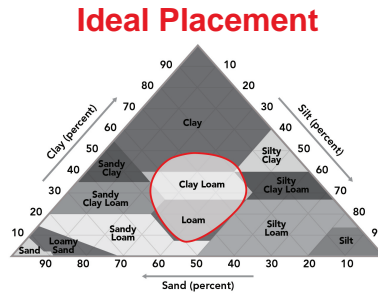

6483VT2RIB

Corn Profile Sheet

Performance Comments:

- Very Good stalk strength
- Very good staygreen and late season intactness
- Very consistent hybrid
- Excellent roots
-

Maturity: 104

Product Ratings

Flowering	Medium
Black Layer GDU's	2545
Plant Height	Medium
Ear Height	Medium
Planting Rate	Med-High
Refuge Requirement	RIB

Ear Characteristics

Ear Type	Semi-Det
Kernel Rows	18-20
Test Weight	7
Husk Cover	Semi-Open
Retention	8
Shank Length	Medium
Cob Color	Pink

Placement Ratings

15-20 Inch Rows	7
Early Planting	7
Late Planting	7
Continuous Corn	7
No-Till	7
Irrigation	7
High pH	--