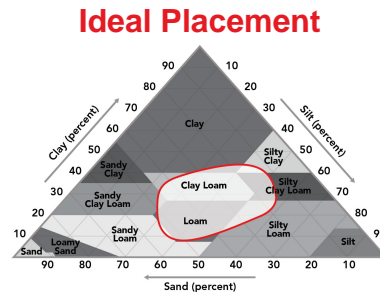

### Performance Comments:

- Good stalks and roots
- Wide area of adaptation
- Very Good Goss's Wilt tolerance
- Responds to high management
- Good drydown

**Maturity:** 102

Also Available As: [6253VT2RIB](#)