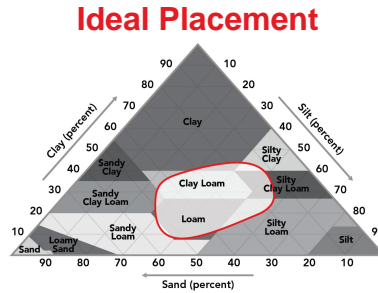

### Performance Comments:

- Good stalks and roots
- Wide area of adaptation
- Very Good Goss's Wilt tolerance
- Responds to high management
- Good drydown

**Maturity:** 102

Also Available As: [6258STXRIB](#)