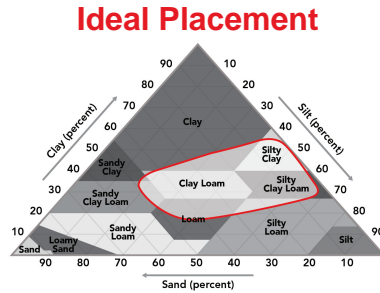

5773VT2RIB

Corn Profile Sheet

Performance Comments:

- Med-tall plant with semi-determinate ear
- Good Goss's Wilt tolerance
- Very good dry down
- High yield potential
- Very good drought tolerance

Maturity: 97

Also Available As: [5778STXRIB](#)

Product Ratings

Flowering	Average
Black Layer GDU's	2415
Plant Height	Med-Tall
Ear Height	Medium
Planting Rate	Med-High
Refuge Requirement	RIB

Ear Characteristics

Ear Type	Semi-Det
Kernel Rows	16-18
Test Weight	8
Husk Cover	Semi-Open
Retention	8
Shank Length	Medium
Cob Color	Red