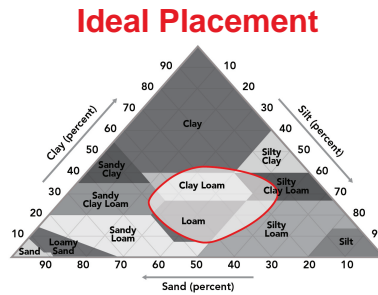

5043VT2RIB

Corn Profile Sheet

Performance Comments:

- Very good drought and greensnap tolerance
- Good ear flex and drydown
- Very good disease package
- Potential dual purpose hybrid

Maturity: 90

Also Available As: [5042RR](#)

Product Ratings

Flowering	Early
Black Layer GDU's	2220
Plant Height	Tall
Ear Height	Medium
Planting Rate	Medium
Refuge Requirement	RIB

Ear Characteristics

Ear Type	Semi-Flex
Kernel Rows	16-18
Test Weight	7
Husk Cover	Semi-Open
Retention	8
Shank Length	Medium
Cob Color	Red