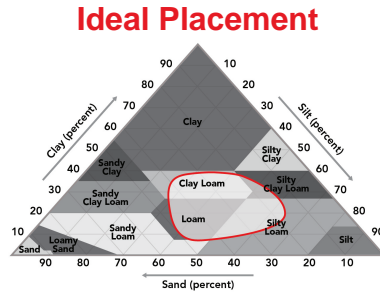

0415NRX

Soybean Profile Sheet

Performance Comments:

- Rps 3a for Phytophthora
- Excellent standability
- Very good IDC
- Broad area of adaptation
- Very good emergence

Maturity: 0.4

Plant Characteristics

Plant Height	Medium
Plant Type	Intermediate
Flower Color	Purple
Pubescence Color	Light Tawny
Pod	Brown
Hilum Color	Brown

Agronomic Characteristics

Emergence	9
Shatter Resistance	--
Standability	9
Phytophthora Tolerance	Rps 3a
SDS	--
White Mold	6
Brown Stem	6
Iron Chlorosis	8
Frog Eye	--
Stem Canker	--
Cyst Nematode	8

Placement Ratings