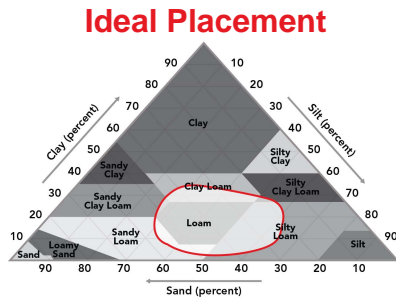

3814NSRX

Soybean Profile Sheet

Performance Comments:

- Excluder for salts
- Excellent emergence and standability
- Rps 1c for Phytophthora
- RR2Xtend/SCN/STS

Maturity: 3.8

Plant Characteristics

Plant Height	Medium
Plant Type	Intermediate
Flower Color	White
Pubescence Color	Gray
Pod	Brown
Hilum Color	Buff

Agronomic Characteristics

Emergence	8
Shatter Resistance	--
Standability	8
Phytophthora Tolerance	Rps 1c
SDS	6
White Mold	5
Brown Stem	7
Iron Chlorosis	--
Frog Eye	--
Stem Canker	--
Cyst Nematode	8

Placement Ratings