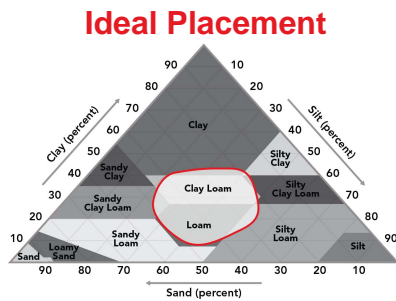

3014NRX

Soybean Profile Sheet

Performance Comments:

- Excellent stress tolerance
- Very good SDS tolerance
- Very good SWM and PRR tolerance
- Rps 1c for Phytophthora

Maturity: 3

Plant Characteristics

Plant Height	Medium Tall
Plant Type	Intermediate
Flower Color	Purple
Pubescence Color	Gray
Pod	Brown
Hilum Color	Imperfect Black

Agronomic Characteristics

Emergence	8
Shatter Resistance	--
Standability	7
Phytophthora Tolerance	Rps 1c
SDS	8
White Mold	7
Brown Stem	--
Iron Chlorosis	7
Frog Eye	--
Stem Canker	--
Cyst Nematode	8

Placement Ratings