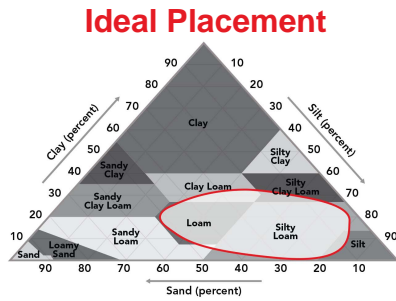

3204NR2

Soybean Profile Sheet

Performance Comments:

- Earliest Salt Excluder line offered
- Very good emergence
- Very good SDS and PRR tolerance
- Very good stress tolerance

Maturity: 3.2

Plant Characteristics

Plant Height	Medium Tall
Plant Type	Intermediate
Flower Color	Purple
Pubescence Color	Gray
Pod	Brown
Hilum Color	Imperfect Black

Agronomic Characteristics

Emergence	8
Shatter Resistance	--
Standability	6
Phytophthora Tolerance	Rps 1c
SDS	7
White Mold	--
Brown Stem	--
Iron Chlorosis	7
Frog Eye	--
Stem Canker	8
Cyst Nematode	8

Placement Ratings

Row Spacing Less 20 Inches	8
Row Spacing 30 Inches	8
Row Spacing Greater 30 Inches	8
No-Till	8
Irrigation	8
High pH	7
Stress Tolerance	9

Rating Scale:

1-2 Poor	3-4 Fair	5-6 Good	7-8 Very Good	9 Excellent