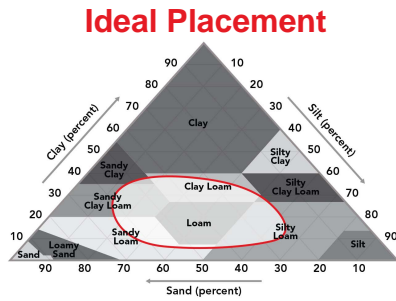

3004NR2

Soybean Profile Sheet

Performance Comments:

- Very good IDC tolerance
- Brown Stem Rot resistant
- Broad area of adaptation
- Very good emergence and standability

Maturity: 3

Plant Characteristics

Plant Height	Medium Tall
Plant Type	Bush
Flower Color	Purple
Pubescence Color	Gray
Pod	Brown
Hilum Color	Imperfect Black

Agronomic Characteristics

Emergence	8
Shatter Resistance	--
Standability	7
Phytophthora Tolerance	Rps 1c
SDS	6
White Mold	--
Brown Stem	9
Iron Chlorosis	7
Frog Eye	--
Stem Canker	--
Cyst Nematode	8

Placement Ratings