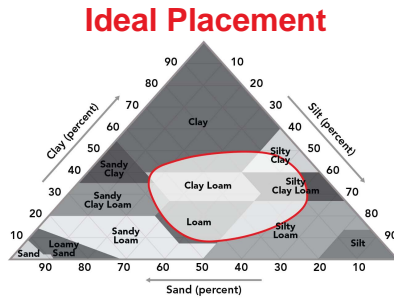

### Performance Comments:

- Rps 3a with excellent Phytophthora resistance
- Very Good IDC tolerance
- Very good stress tolerance, holds height under stress
- Broad area of adaptation

**Maturity:** 2.6