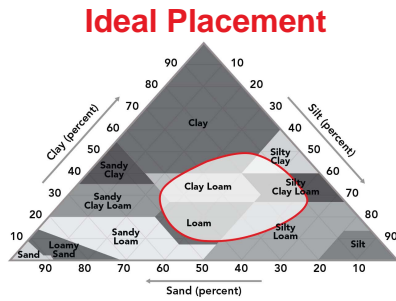

2504NR2

Soybean Profile Sheet

Performance Comments:

- Very Good IDC tolerance
- Broad area of adaptation
- Brown Stem Rot resistant
- Very good stress tolerance

Maturity: 2.5

Plant Characteristics

Plant Height	Medium Tall
Plant Type	Intermediate
Flower Color	Purple
Pubescence Color	Light Tawny
Pod	Brown
Hilum Color	Black

Agronomic Characteristics

Emergence	7
Shatter Resistance	--
Standability	7
Phytophthora Tolerance	Rps 1k
SDS	7
White Mold	8
Brown Stem	9
Iron Chlorosis	7
Frog Eye	--
Stem Canker	--
Cyst Nematode	8

Placement Ratings