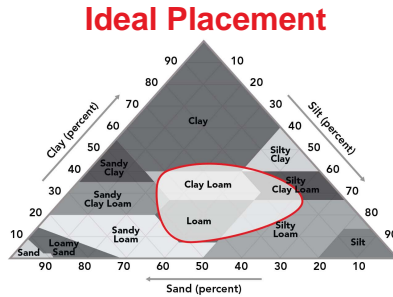

2204NR2

Soybean Profile Sheet

Performance Comments:

- Excellent SDS tolerance
- Good IDC tolerance
- Brown Stem Rot resistant
- Very good standability
- Very good emergence

Maturity: 2.2

Plant Characteristics

Plant Height	Medium Tall
Plant Type	Intermediate
Flower Color	Purple
Pubescence Color	Light Tawny
Pod	Brown
Hilum Color	Black

Agronomic Characteristics

Emergence	8
Shatter Resistance	--
Standability	8
Phytophthora Tolerance	Rps 1c
SDS	8
White Mold	7
Brown Stem	9
Iron Chlorosis	7
Frog Eye	--
Stem Canker	--
Cyst Nematode	8