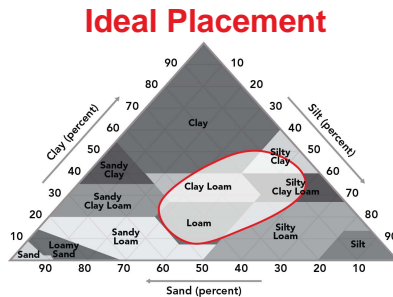

2004NR2

Soybean Profile Sheet

Performance Comments:

- Very good SDS tolerance
- Broad area of adaptation
- Good standability
- Brown Stem Rot resistant
- Good White Mold tolerance

Maturity: 2

Plant Characteristics

Plant Height	Medium Tall
Plant Type	Intermediate
Flower Color	Purple
Pubescence Color	Light Tawny
Pod	Brown
Hilum Color	Black

Agronomic Characteristics

Emergence	7
Shatter Resistance	--
Standability	7
Phytophthora Tolerance	Rps 1c
SDS	7
White Mold	7
Brown Stem	9
Iron Chlorosis	6
Frog Eye	--
Stem Canker	--
Cyst Nematode	8