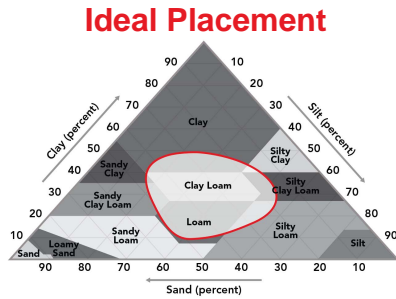

7358STXRIB

Corn Profile Sheet

Performance Comments:

- Very good dryland or irrigated yields
- Excellent test weight
- Excels at higher populations
- Very good greensnap and Goss's Wilt tolerance

Maturity: 113

Also Available As: [7353VT2RIB](#)

Product Ratings

Flowering	Average
Black Layer GDU's	2730
Plant Height	Medium
Ear Height	Medium
Planting Rate	High
Refuge Requirement	RIB

Ear Characteristics

Ear Type	Semi-Det
Kernel Rows	16-18
Test Weight	8
Husk Cover	Semi-Open
Retention	8
Shank Length	Medium
Cob Color	Red