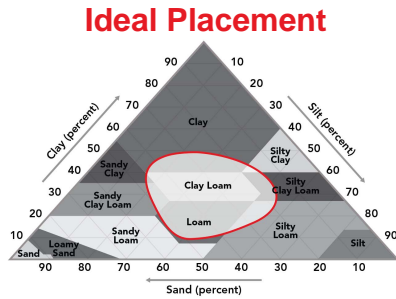

### Performance Comments:

- Very good dryland or irrigated yields
- Excellent test weight
- Excels at higher populations
- Very good greensnap and Goss's Wilt tolerance

**Maturity:** 113

Also Available As: [7358STXRIB](#)