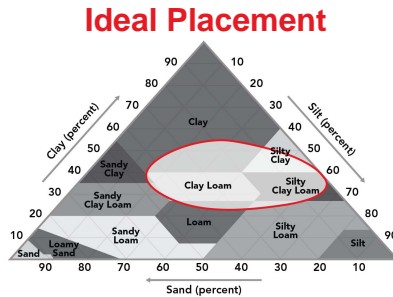

7263VT2RIB

Corn Profile Sheet

Performance Comments:

- Top-end yield potential and excellent test weight
- Very good stress tolerance
- Recommend fungicide with corn-on-corn
- Very consistent performance

Maturity: 112

Also Available As: [7268STXRIB](#) [7260](#)

Product Ratings

Flowering	Early
Black Layer GDU's	2765
Plant Height	Med-Short
Ear Height	Medium
Planting Rate	Med-High
Refuge Requirement	RIB

Ear Characteristics

Ear Type	Semi-Flex
Kernel Rows	14-18
Test Weight	9
Husk Cover	Extended
Retention	8
Shank Length	Medium
Cob Color	Red

Placement Ratings

15-20 Inch Rows	8
Early Planting	8
Late Planting	8
Continuous Corn	7
No-Till	8
Irrigation	9
High pH	7