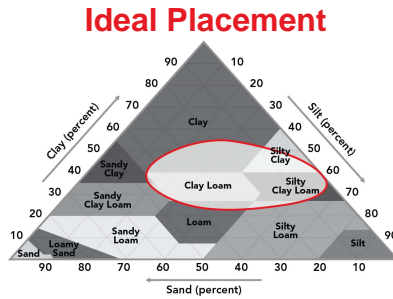

7260

Corn Profile Sheet

CONVENTIONAL
 HYBRID

Performance Comments:

- Top-end yield potential and excellent test weight
- Very good stress tolerance
- Recommend fungicide with corn-on-corn
- Very consistent performance

Maturity: 112

Also Available As: [7268STXRIB](#) [7263VT2RIB](#)

Product Ratings

Flowering	Early
Black Layer GDU's	2765
Plant Height	Med-Short
Ear Height	Medium
Planting Rate	Med-High
Refuge Requirement	None

Ear Characteristics

Ear Type	Semi-Flex
Kernel Rows	14-18
Test Weight	9
Husk Cover	Extended
Retention	8
Shank Length	Medium
Cob Color	Red

Placement Ratings

15-20 Inch Rows	8
Early Planting	8
Late Planting	8
Continuous Corn	7
No-Till	8
Irrigation	9
High pH	7