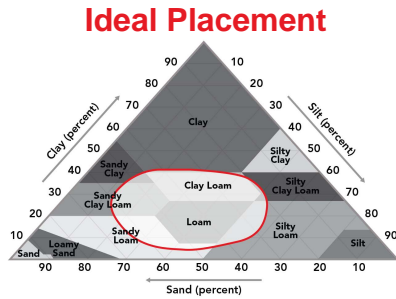

7068STXRIB

Corn Profile Sheet

Performance Comments:

- Very good Goss's Wilt tolerance
- Good east to west movement
- Good tip fill
- Excels under irrigation and high management

Maturity: 110

Product Ratings

Flowering	Average
Black Layer GDU's	2690
Plant Height	Med-Tall
Ear Height	Med-High
Planting Rate	Medium
Refuge Requirement	RIB

Ear Characteristics

Ear Type	Semi-Det
Kernel Rows	16-18
Test Weight	6
Husk Cover	Open
Retention	7
Shank Length	Medium
Cob Color	Red