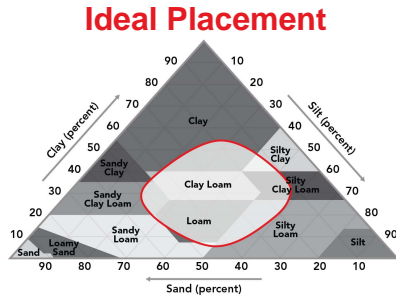

6873VT2RIB

Corn Profile Sheet

Performance Comments:

- Excellent roots and very good stalks
- Very good late season intactness
- Very good yield potential

Maturity: 108

Also Available As: [6878STXRIB](#)

Product Ratings

Flowering	Late
Black Layer GDU's	2615
Plant Height	Med-Tall
Ear Height	Medium
Planting Rate	Med-High
Refuge Requirement	RIB

Ear Characteristics

Ear Type	Semi-Flex
Kernel Rows	16-18
Test Weight	7
Husk Cover	Semi-Open
Retention	8
Shank Length	Medium
Cob Color	Red