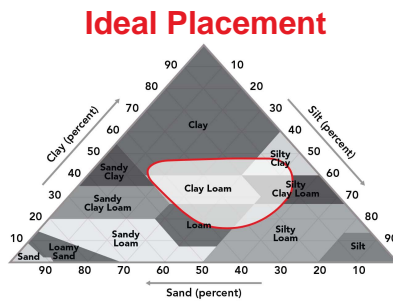

6313VT2RIB

Corn Profile Sheet

Performance Comments:

- Very good southern movement
- Handles heat stress very well
- Good Goss's Wilt and disease tolerance
- Good stalks and average roots

Maturity: 103

Also Available As: [6318STXRIB](#) ['6310](#)

Product Ratings

Flowering	Average
Black Layer GDU's	2505
Plant Height	Med-Tall
Ear Height	Med-High
Planting Rate	Medium
Refuge Requirement	RIB

Ear Characteristics

Ear Type	Semi-Det
Kernel Rows	16-18
Test Weight	7
Husk Cover	Semi-Open
Retention	8
Shank Length	Long
Cob Color	Red