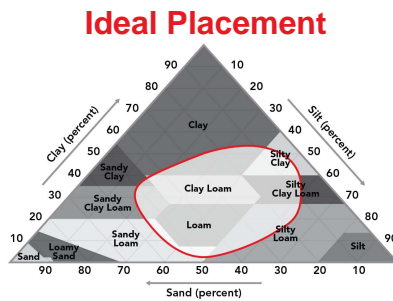

5633VT2RIB

Corn Profile Sheet

Performance Comments:

- Very good test weight
- Very good stalks and roots
- Excellent green snap rating
- Consistent performance

Maturity: 96

Also Available As: [5632RR](#) [5630](#)

Product Ratings

Flowering	Average
Black Layer GDU's	2415
Plant Height	Med-Short
Ear Height	Med-Low
Planting Rate	Med-High
Refuge Requirement	RIB

Ear Characteristics

Ear Type	Determinate
Kernel Rows	16-18
Test Weight	8
Husk Cover	Semi-Open
Retention	8
Shank Length	Medium
Cob Color	Red

Placement Ratings

15-20 Inch Rows	7
Early Planting	7
Late Planting	8
Continuous Corn	8
No-Till	7
Irrigation	8
High pH	7

Hybrid Characteristics

Early Season Vigor	7
Root Strength	8
Stalk Strength	8
Drought Tolerance	8
Greensnap	9
Stay Green	8
Plant Integrity	7
Population Tolerance	8