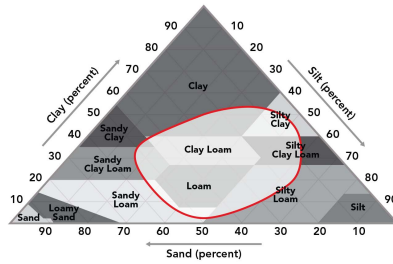

5630

Corn Profile Sheet

CONVENTIONAL
 HYBRID

Ideal Placement

Performance Comments:

- Very good test weight
- Very good stalks and roots
- Excellent green snap rating
- Consistent performance

Maturity: 96

Also Available As: [5633VT2RIB](#) [5632RR](#)

Product Ratings

Flowering	Average
Black Layer GDU's	2415
Plant Height	Med-Short
Ear Height	Med-Low
Planting Rate	Med-High
Refuge Requirement	None

Ear Characteristics

Ear Type	Determinate
Kernel Rows	16-18
Test Weight	8
Husk Cover	Semi-Open
Retention	8
Shank Length	Medium
Cob Color	Red

Placement Ratings

15-20 Inch Rows	7
Early Planting	7
Late Planting	8
Continuous Corn	8
No-Till	7
Irrigation	8
High pH	7

Hybrid Characteristics

Early Season Vigor	7
Root Strength	8
Stalk Strength	8
Drought Tolerance	8
Greensnap	9
Stay Green	8
Plant Integrity	7
Population Tolerance	8