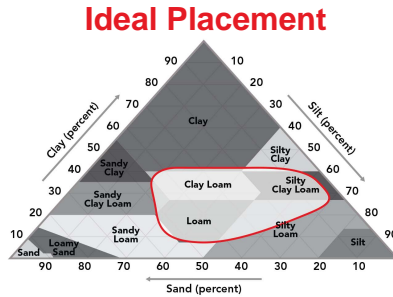

5448STXRIB

Corn Profile Sheet

Performance Comments:

- Very high yield potential
- Very good drought stress tolerance
- Excellent stalks and roots
- Early flowering for maturity
- Very good staygreen

Maturity: 94

Also Available As: [5443VT2RIB](#)

Product Ratings

Flowering	Early
Black Layer GDU's	2375
Plant Height	Medium
Ear Height	Medium
Planting Rate	Med-High
Refuge Requirement	RIB

Ear Characteristics

Ear Type	Semi-Det
Kernel Rows	16-18
Test Weight	7
Husk Cover	Semi-Open
Retention	7
Shank Length	Long
Cob Color	Red