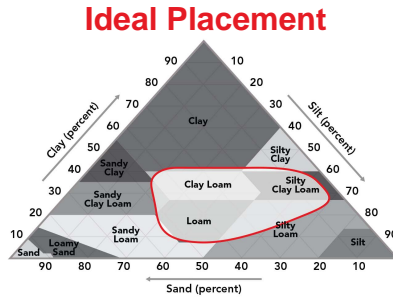

5443VT2RIB

Corn Profile Sheet

Performance Comments:

- Very high yield potential
- Very good drought stress tolerance
- Excellent stalks and roots
- Early flowering for maturity
- Very good staygreen

Maturity: 94

Also Available As: [5448STXRIB](#)

Product Ratings

Flowering	Early
Black Layer GDU's	2375
Plant Height	Medium
Ear Height	Medium
Planting Rate	Med-High
Refuge Requirement	RIB

Ear Characteristics

Ear Type	Semi-Det
Kernel Rows	16-18
Test Weight	7
Husk Cover	Semi-Open
Retention	7
Shank Length	Long
Cob Color	Red