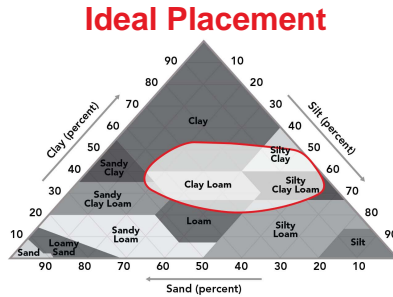

### Performance Comments:

- Semi-Flex ear
- Good Goss's Wilt tolerance
- Very good green snap tolerance
- Very good seedling vigor
- Excels under irrigation

**Maturity:** 112