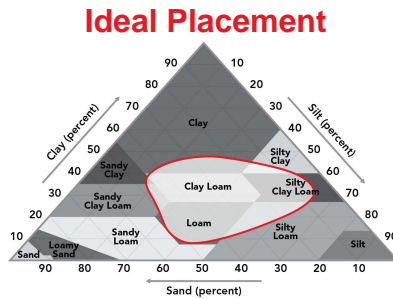

7198STXRIB

Corn Profile Sheet

Performance Comments:

- Semi-Flex ear
- Very good disease tolerance
- Very good Goss's Wilt tolerance
- Excels under irrigation or high management

Maturity: 111

Product Ratings

Flowering	Average
Black Layer GDU's	2660
Plant Height	Medium
Ear Height	Medium
Planting Rate	Med-High
Refuge Requirement	RIB

Ear Characteristics

Ear Type	Semi-Det
Kernel Rows	16-18
Test Weight	7
Husk Cover	Semi-Open
Retention	8
Shank Length	Medium
Cob Color	Red