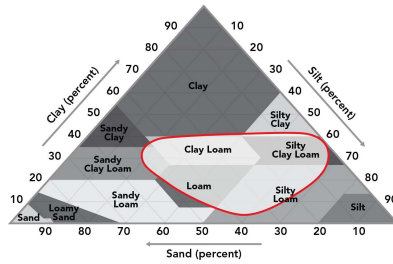

7088STXRIB

Corn Profile Sheet

Ideal Placement

Performance Comments:

- Tall plant with semi-flex ear
- Very good stress tolerance
- High yield potential
- Average anthracnose rating

Maturity: 110

Product Ratings

Flowering	Average
Black Layer GDU's	2700
Plant Height	Tall
Ear Height	Med-High
Planting Rate	Med-High
Refuge Requirement	RIB

Ear Characteristics

Ear Type	Semi-Flex
Kernel Rows	16-18
Test Weight	7
Husk Cover	Semi-Open
Retention	8
Shank Length	Medium
Cob Color	Red

Placement Ratings

15-20 Inch Rows	7
Early Planting	8
Late Planting	8
Continuous Corn	7
No-Till	7
Irrigation	8
High pH	--

Hybrid Characteristics

Early Season Vigor	7
Root Strength	7
Stalk Strength	7
Drought Tolerance	8
Greensnap	7
Stay Green	8
Plant Integrity	7
Population Tolerance	8