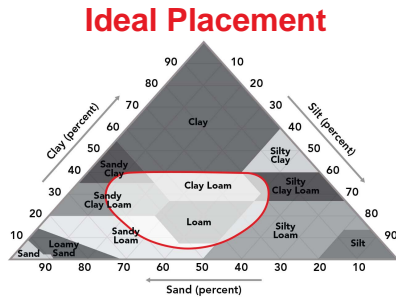

6968STXRIB

Corn Profile Sheet

Performance Comments:

- Medium statured plant with semi-determinate ear
- Very good disease tolerance
- Very good Goss's Wilt tolerance
- Excellent green snap ratings
- Very good stress tolerance

Maturity: 109

Also Available As: [6963VT2RIB](#) [6960](#)

Product Ratings

Flowering	Early
Black Layer GDU's	2600
Plant Height	Med-Short
Ear Height	Med-Low
Planting Rate	Med-High
Refuge Requirement	RIB

Ear Characteristics

Ear Type	Semi-Det
Kernel Rows	16-18
Test Weight	9
Husk Cover	Semi-Open
Retention	8
Shank Length	Medium
Cob Color	Red

Placement Ratings

15-20 Inch Rows	8
Early Planting	7
Late Planting	8
Continuous Corn	8
No-Till	8
Irrigation	8
High pH	8