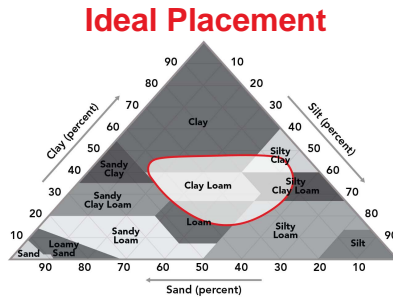

6503VT2RIB

Corn Profile Sheet

Performance Comments:

- Medium plant type with determinate ear
- Good drought tolerance
- Excellent test weight
- High yield potential
- Excels under irrigation and highly managed fields

Maturity: 105

Also Available As: [6508STXRIB](#)

Product Ratings

Flowering	Average
Black Layer GDU's	2550
Plant Height	Medium
Ear Height	Medium
Planting Rate	High
Refuge Requirement	RIB

Ear Characteristics

Ear Type	Determinate
Kernel Rows	14-16
Test Weight	9
Husk Cover	Open
Retention	8
Shank Length	Medium
Cob Color	Red

Placement Ratings

15-20 Inch Rows	7
Early Planting	7
Late Planting	7
Continuous Corn	8
No-Till	7
Irrigation	8
High pH	--