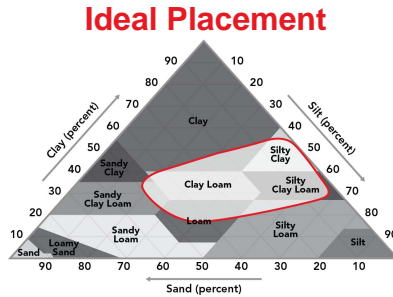

5778STXRIB

Corn Profile Sheet

Performance Comments:

- Med-tall plant with semi-determinate ear
- Good Goss's Wilt tolerance
- Very good dry down
- High yield potential
- Very good drought tolerance

Maturity: 97

Also Available As: [5773VT2RIB](#)

Product Ratings

Flowering	Average
Black Layer GDU's	2415
Plant Height	Med-Tall
Ear Height	Medium
Planting Rate	Med-High
Refuge Requirement	RIB

Ear Characteristics

Ear Type	Semi-Det
Kernel Rows	16-18
Test Weight	8
Husk Cover	Semi-Open
Retention	8
Shank Length	Medium
Cob Color	Red